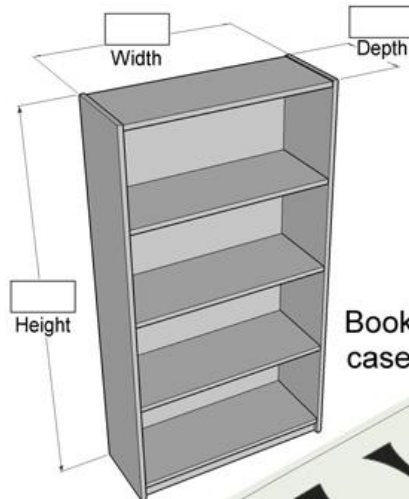

See more on the back of this Page

* Colour 1	
* Colour 2	

* Colour 1: All Tops, Shelves, Doors, Drawer fronts etc.

* Colour 2: All Sides, Legs, Modesty Panels, Kick Panels etc.

If you have got a specific design in mind please make a sketch with all the measurements and colour requirements and we will price it for you.

Furniture is manufactured specially for you and is not returnable.

STARDESIGN
FURNITURE

2 Maui St. Hamilton Po. Box 200 74 Ph. 07 850 4000

Desk

Desk return right hand side
also available (left hand side)

Desk with return

Full Hutch

Half Hutch

Hutch
+
Credenza
=
Wall Unit

Cupboard

Book case

Furniture is made specially
for you and is not
returnable

Fill this out with your requirements and
fax or take it in to your local dealer.