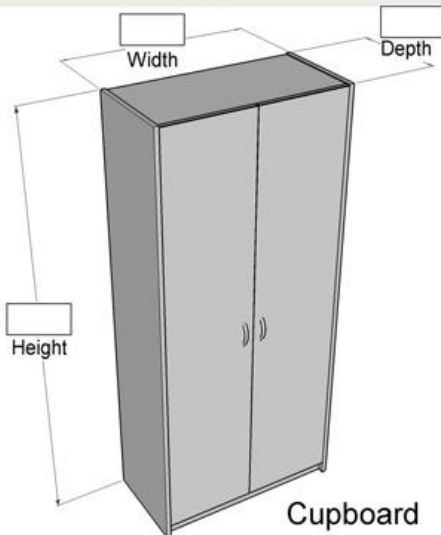

Furniture is manufactured specially for you and is not returnable.

STARDESIGN
FURNITURE

2 Maui St. Hamilton Po. Box 200 74 Ph. 07 850 4000

Desk

Desk return right hand side
also available (left hand side)

Desk with return

Full Hutch

Half Hutch

Hutch
+
Credenza
=
Wall Unit

Cupboard

Book case

Furniture is made specially
for you and is not
returnable

Fill this out with your requirements and
fax or take it in to your local dealer.