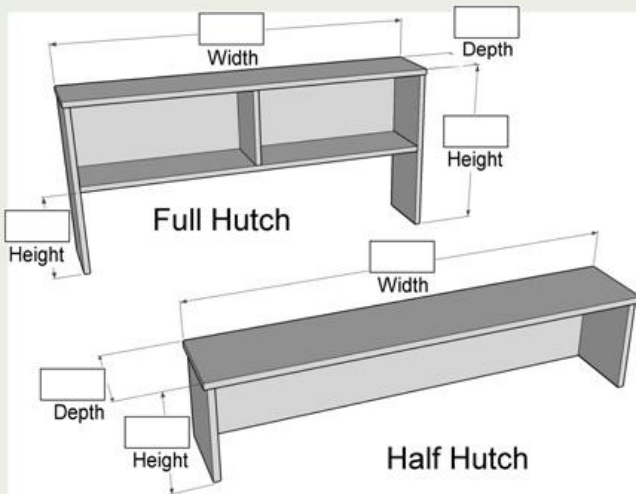

See more on the back of this Page

* Colour 1	
* Colour 2	

* Colour 1: All Tops, Shelves, Doors, Drawer fronts etc.

* Colour 2: All Sides, Legs, Modesty Panels, Kick Panels etc.

If you have got a specific design in mind please make a sketch with all the measurements and colour requirements and we will price it for you.

Furniture is manufactured specially for you and is not returnable.

STARDESIGN
FURNITURE

2 Maui St. Hamilton Po. Box 200 74 Ph. 07 850 4000

Desk

Desk return right hand side
also available (left hand side)

Desk with return

Full Hutch

Half Hutch

Hutch
+
Credenza
=
Wall Unit

Cupboard

Book case

Furniture is made specially
for you and is not
returnable

Fill this out with your requirements and
fax or take it in to your local dealer.