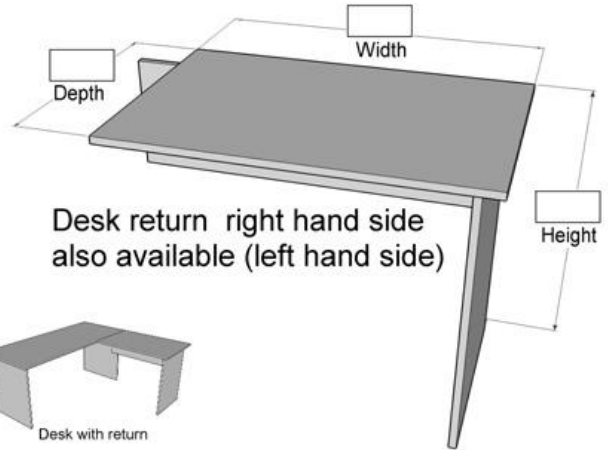

Furniture is manufactured specially for you and is not returnable.

STARDESIGN
FURNITURE

2 Maui St. Hamilton Po. Box 200 74 Ph. 07 850 4000

Desk

Desk return right hand side
also available (left hand side)

Desk with return

Full Hutch

Half Hutch

Hutch
+
Credenza
=
Wall Unit

Cupboard

Book case

Furniture is made specially
for you and is not
returnable

Fill this out with your requirements and
fax or take it in to your local dealer.