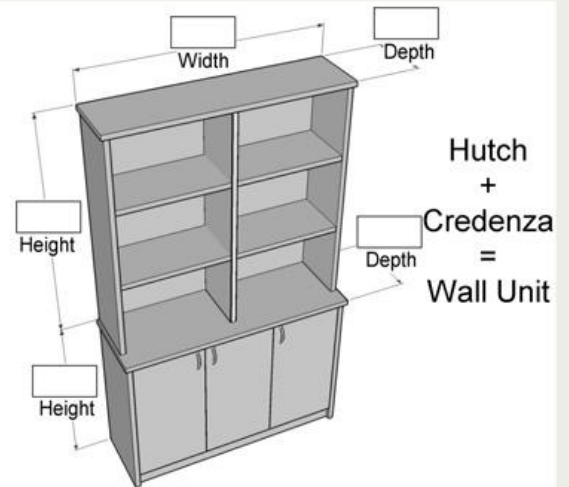

See more on the back of this Page

* Colour 1	
* Colour 2	

* Colour 1: All Tops, Shelves, Doors, Drawer fronts etc.

* Colour 2: All Sides, Legs, Modesty Panels, Kick Panels etc.

If you have got a specific design in mind please make a sketch with all the measurements and colour requirements and we will price it for you.

Furniture is manufactured specially for you and is not returnable.

STARDESIGN
FURNITURE

2 Maui St. Hamilton Po. Box 200 74 Ph. 07 850 4000

Desk

Desk return right hand side
also available (left hand side)

Desk with return

Full Hutch

Half Hutch

Hutch
+
Credenza
=
Wall Unit

Cupboard

Book case

Furniture is made specially
for you and is not
returnable

Fill this out with your requirements and
fax or take it in to your local dealer.